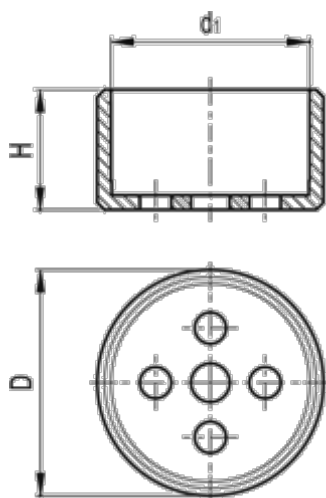

Data Sheet

Article number: 206580351

Description: E+G Guide pot
GN 187.1-40-NI

Measures

D -0.5 = 44

d1 +0.2/+0.3 = 40

H = 24.5

Note = For GN 187.4-40

Weight (g) = 59